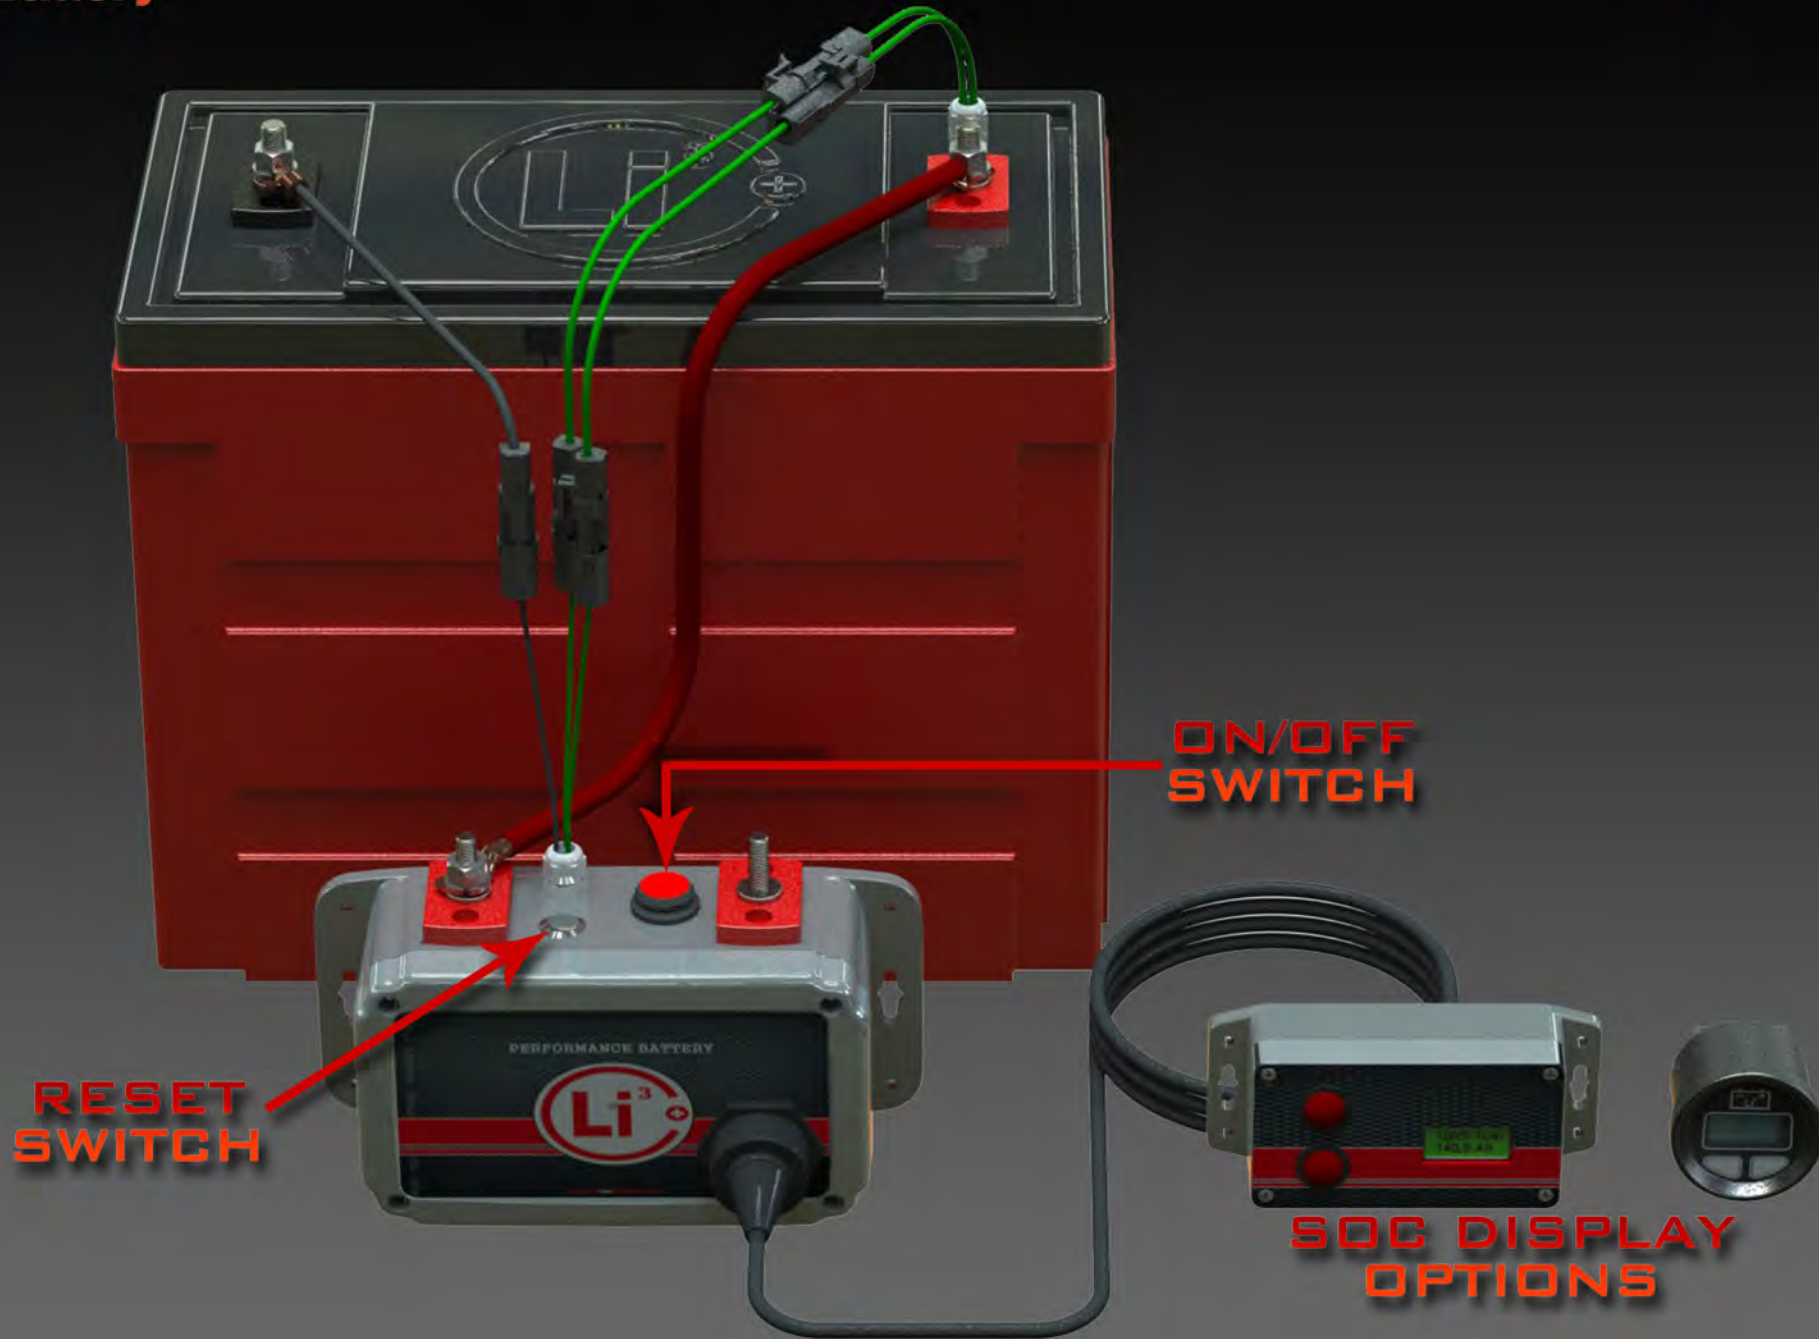

EXTERNAL NEVERDIE & DB9 SOC BATTERY SYSTEM

**RESET
SWITCH**

**DB9 SOC
OUTPUT**

**ON/OFF
SWITCH**

Lithionics Battery

EXTERNAL NEVERDIE & SOC DISPLAY BATTERY SYSTEM

ON/OFF SWITCH

RESET SWITCH

SOC DISPLAY OPTIONS

Lithionics Battery

EXTERNAL NEVERDIE, DB9 SOC, & DISPLAY BATTERY SYSTEM

Lithionics Battery

EXTERNAL NEVERDIE & SOC SENDER BATTERY SYSTEM

RESET SWITCH

ON/OFF SWITCH

NEVERDIE BOX