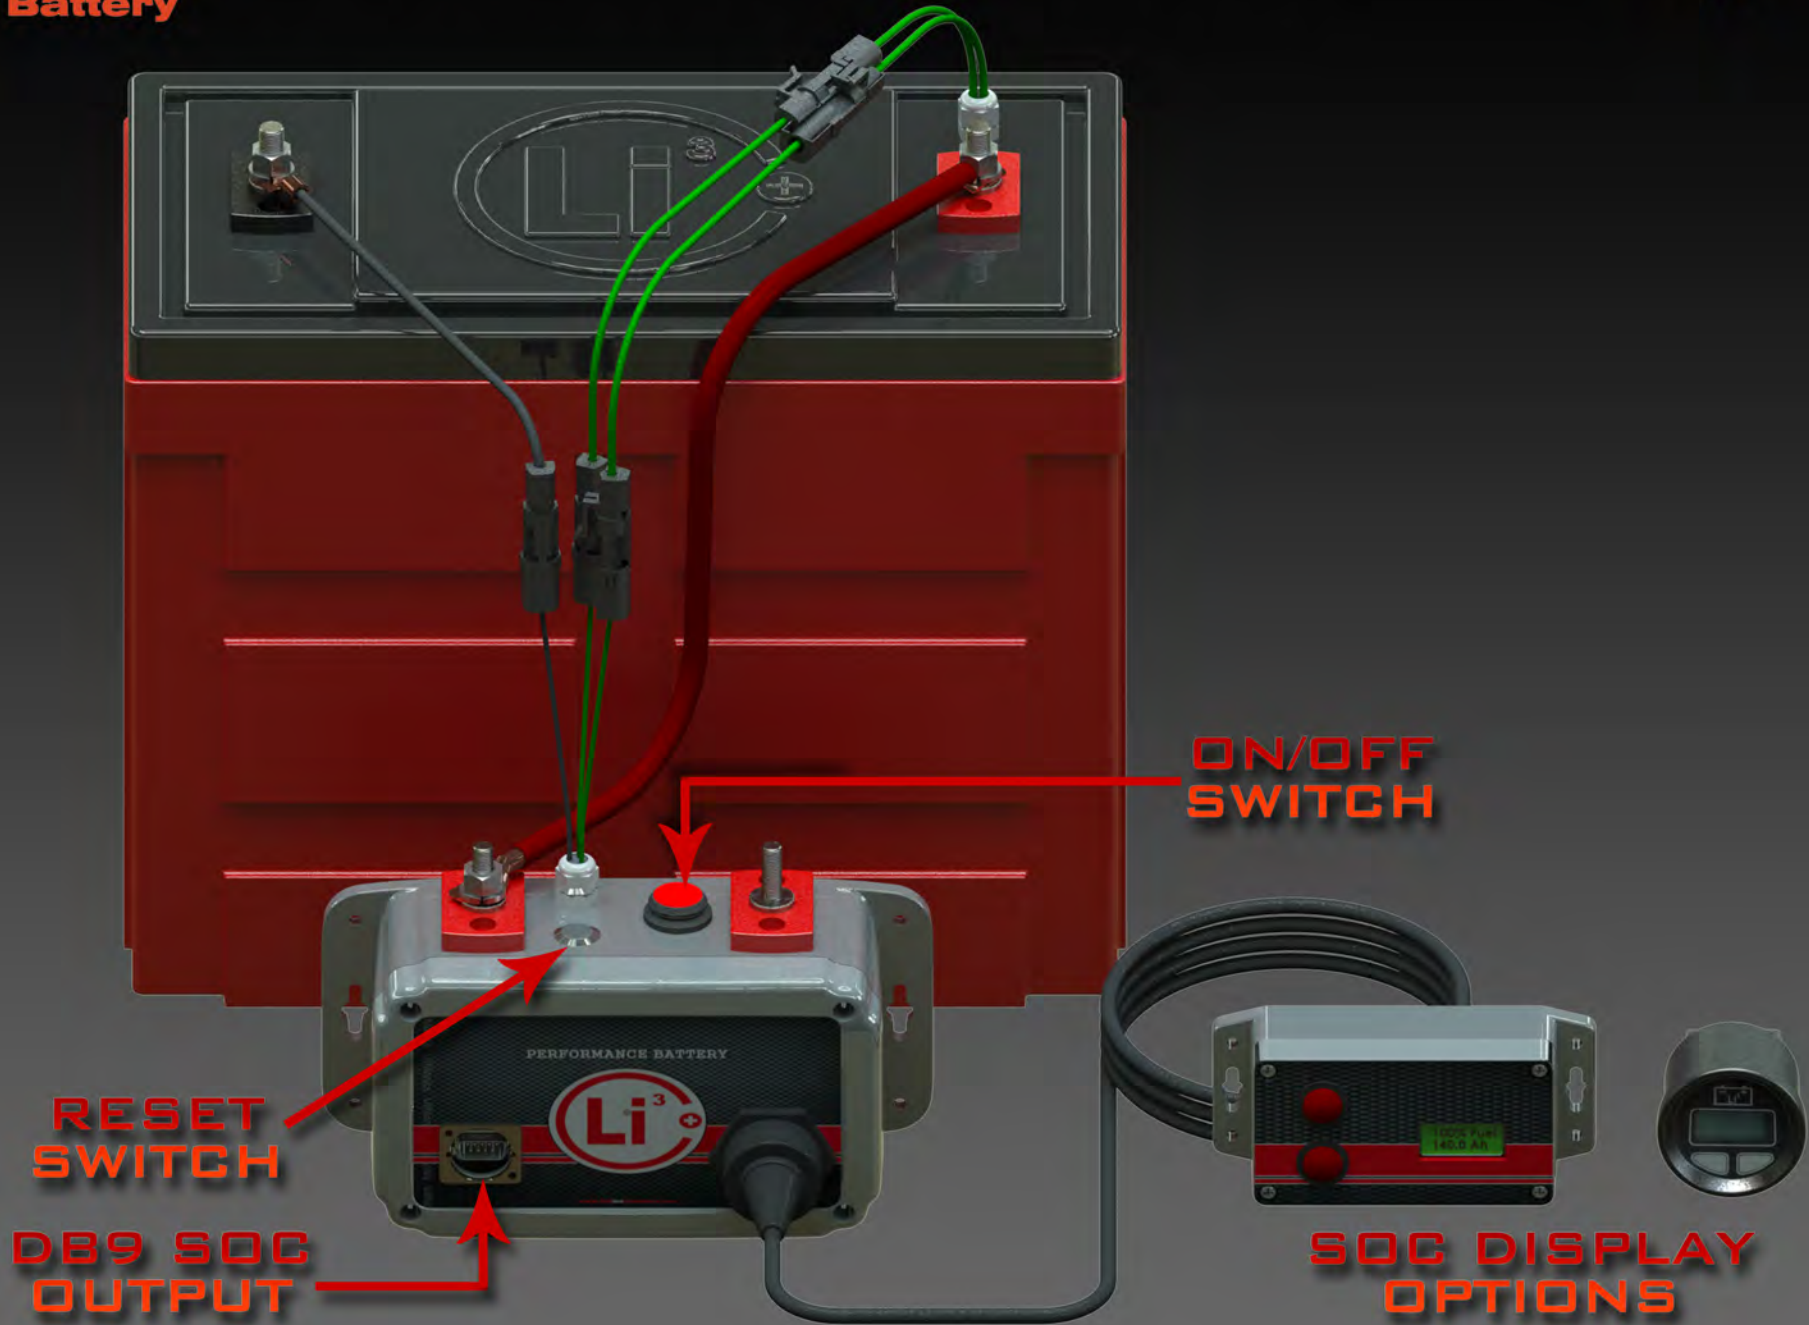

EXTERNAL NEVERDIE & DB9 SOC BATTERY SYSTEM

**RESET
SWITCH**

**DB9 SOC
OUTPUT**

**ON/OFF
SWITCH**

Lithionics Battery

EXTERNAL NEVERDIE & SOC DISPLAY BATTERY SYSTEM

ON/OFF SWITCH

RESET SWITCH

SOC DISPLAY OPTIONS

Lithionics Battery

EXTERNAL NEVERDIE, DB9 SOC, & DISPLAY BATTERY SYSTEM

Lithionics Battery

EXTERNAL NEVERDIE & SOC SENDER BATTERY SYSTEM

RESET SWITCH

ON/OFF SWITCH

NEVERDIE BOX