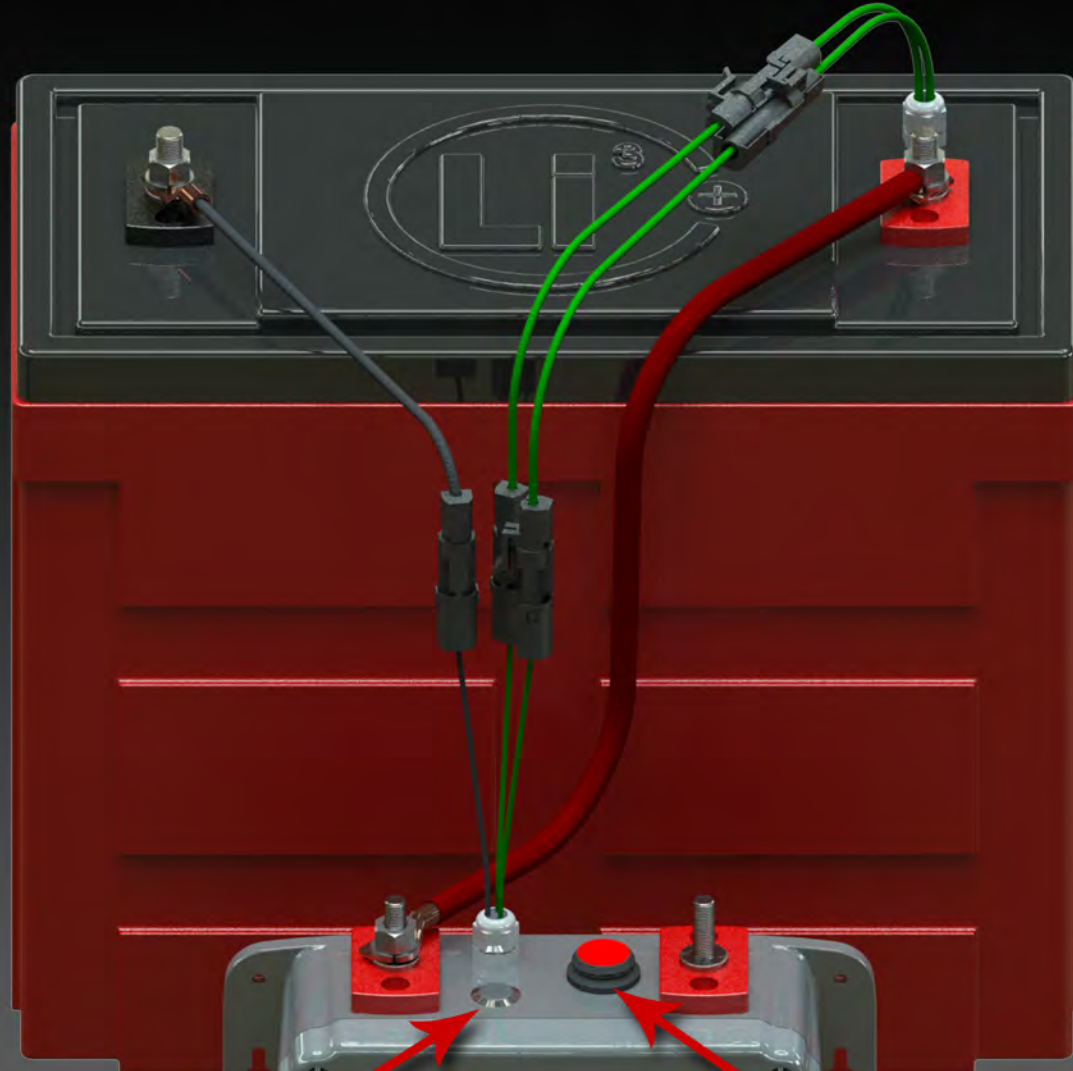

**RESET
SWITCH**

**ON/OFF
SWITCH**

**SERVICE
TAP**

Lithionics Battery

EXTERNAL NEVERDIE BATTERY SYSTEM

**RESET
SWITCH**

**ON/OFF
SWITCH**

Lithionics Battery

EXTERNAL NEVERDIE & DB9 SOC BATTERY SYSTEM

**RESET
SWITCH**

**DB9 SOC
OUTPUT**

**ON/OFF
SWITCH**

Lithionics Battery

EXTERNAL NEVERDIE & SOC DISPLAY BATTERY SYSTEM

ON/OFF SWITCH

RESET SWITCH