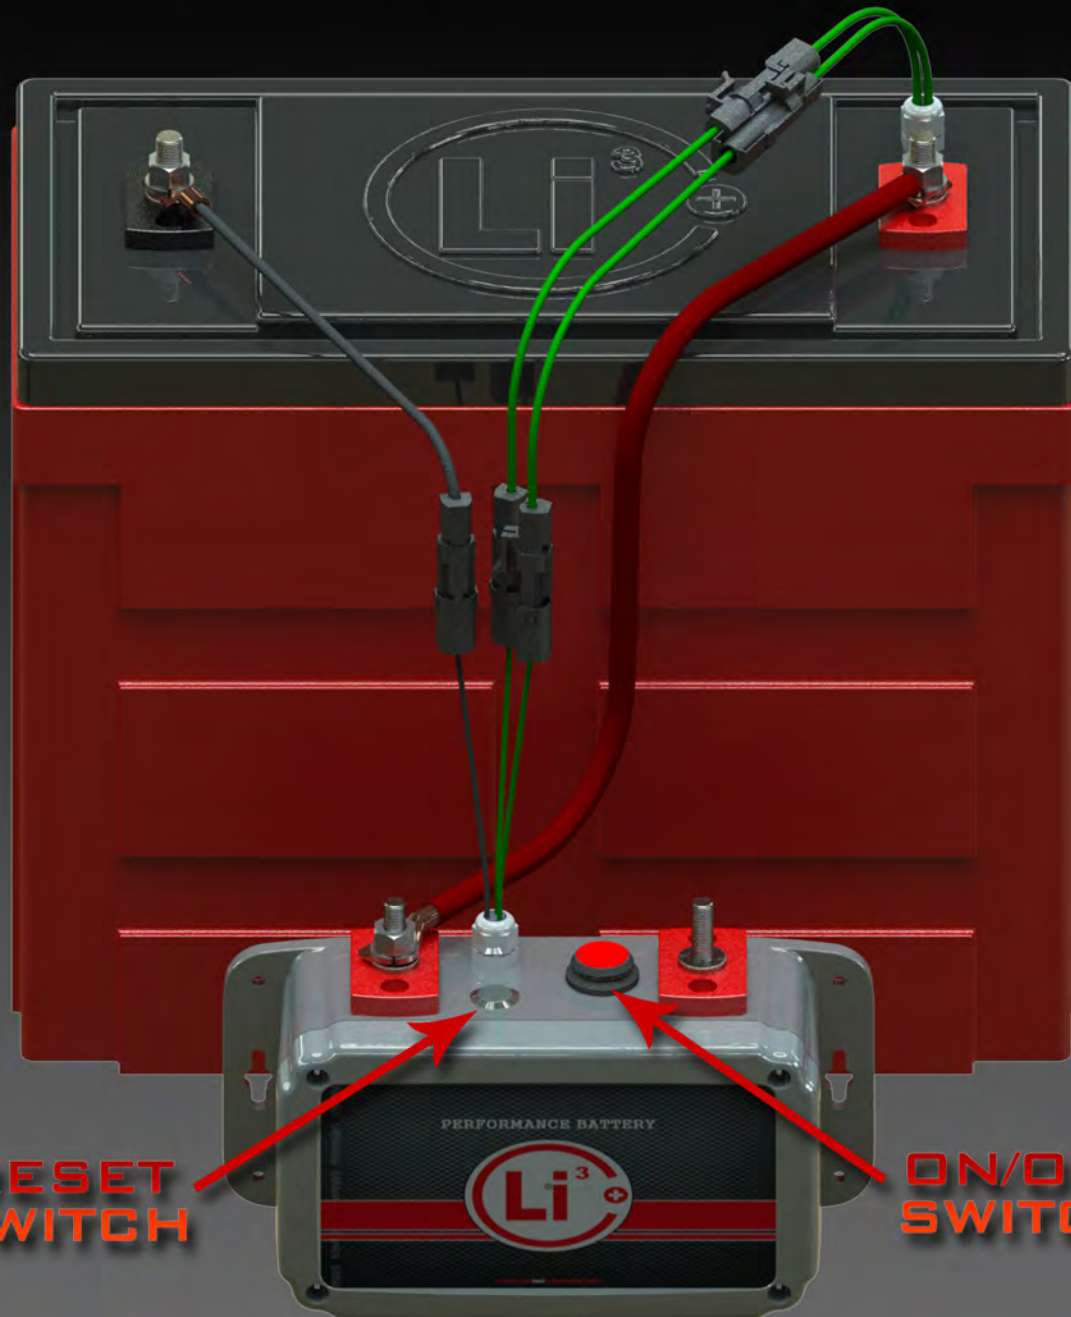

**RESET
SWITCH**

**ON/OFF
SWITCH**

**SERVICE
TAP**

Lithionics Battery

EXTERNAL NEVERDIE BATTERY SYSTEM

**RESET
SWITCH**

**ON/OFF
SWITCH**

Lithionics Battery

EXTERNAL NEVERDIE & DB9 SOC BATTERY SYSTEM

**RESET
SWITCH**

**DB9 SOC
OUTPUT**

**ON/OFF
SWITCH**

Lithionics Battery

EXTERNAL NEVERDIE & SOC DISPLAY BATTERY SYSTEM

ON/OFF SWITCH

RESET SWITCH