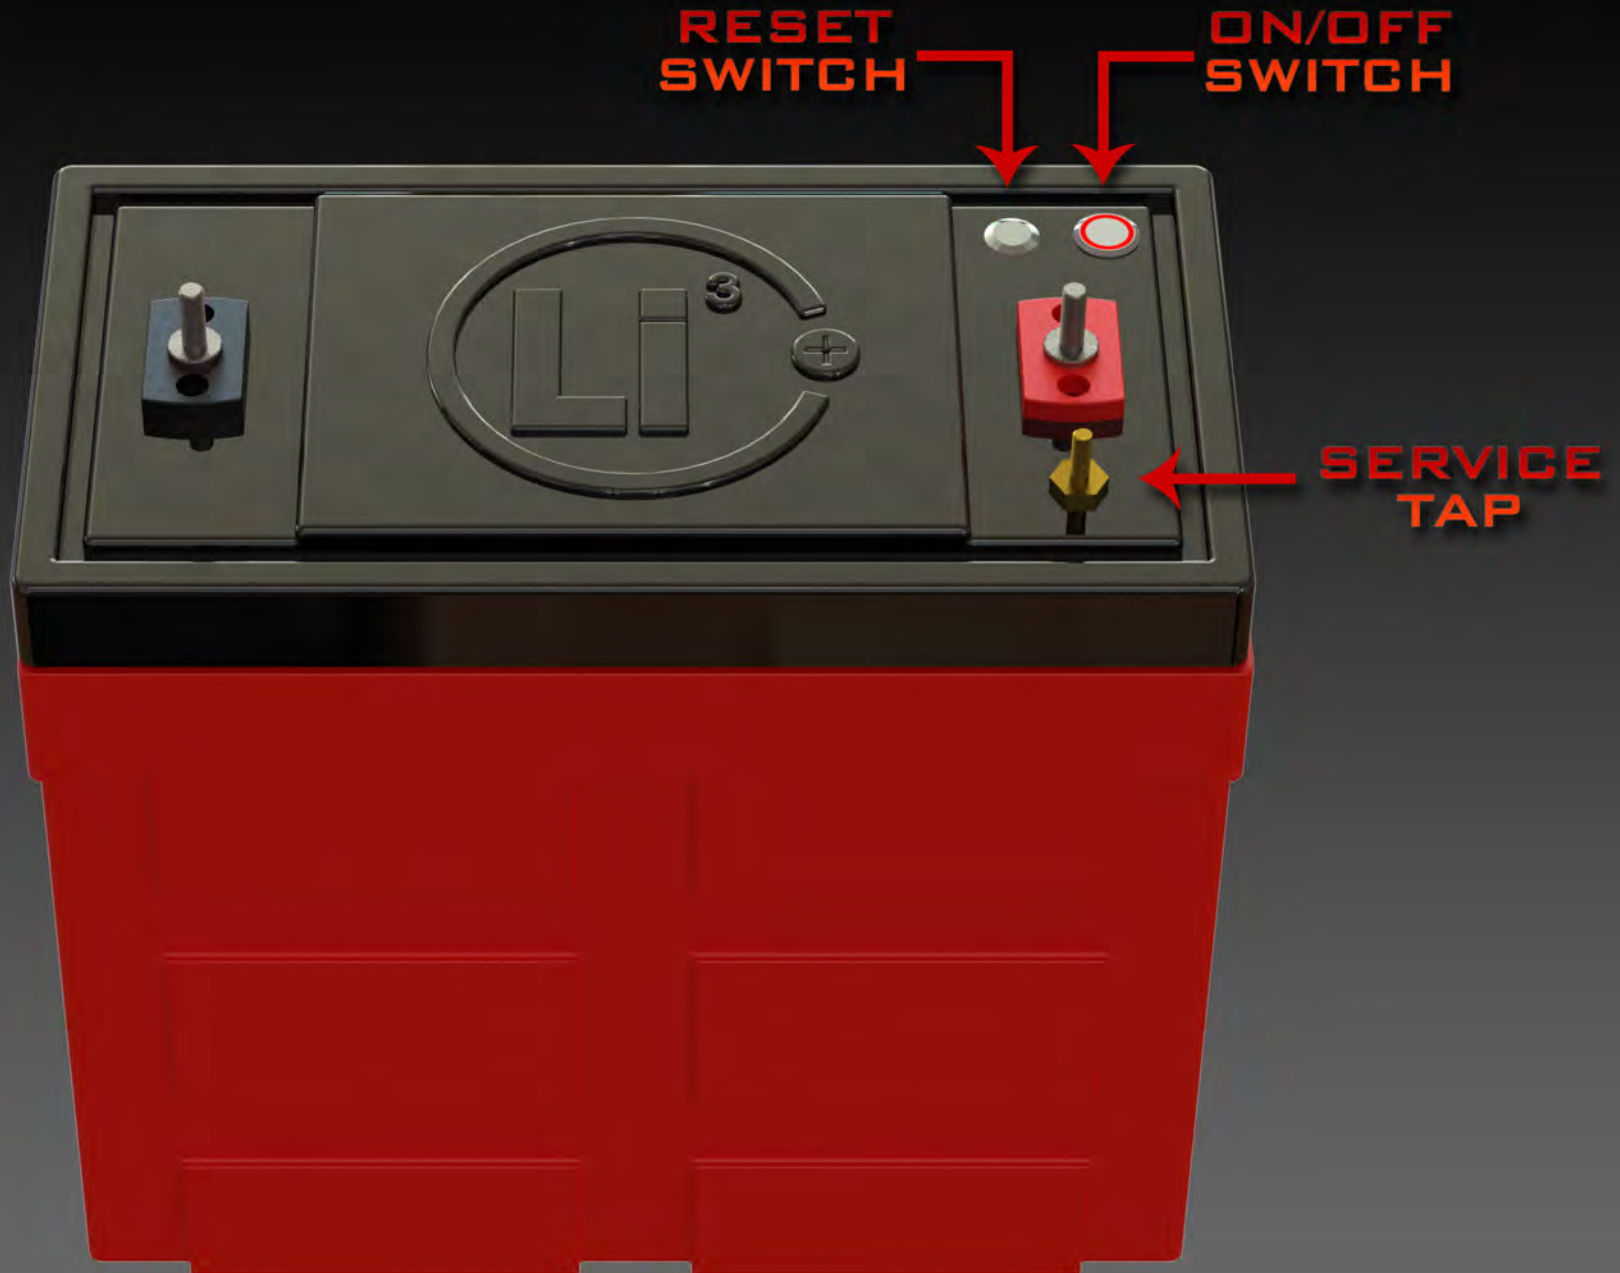

Lithionics Battery

INTERNAL NEVERDIE BATTERY SYSTEM